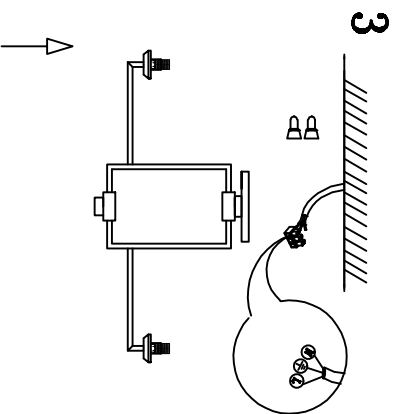

MODEL: 4408/C

Safety precautions: