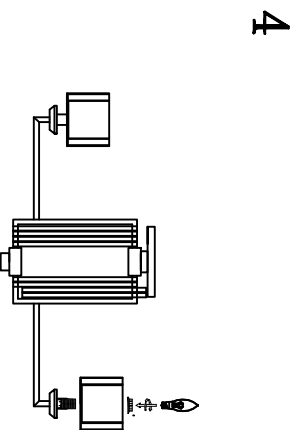

MODEL: 4408/C

Safety precautions: