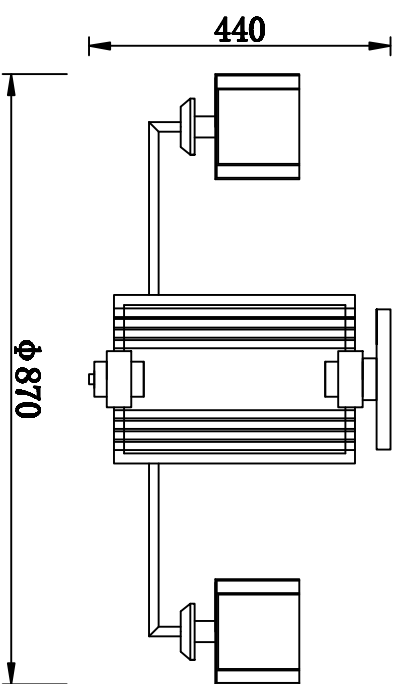

MODEL: 4408/C

Safety precautions: