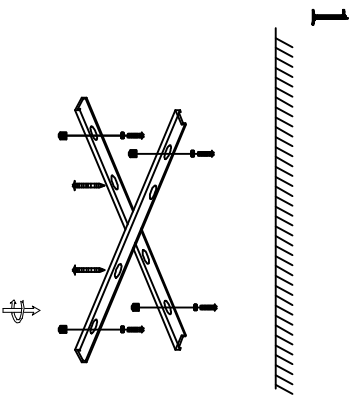

MODEL: 4408/C

Safety precautions: