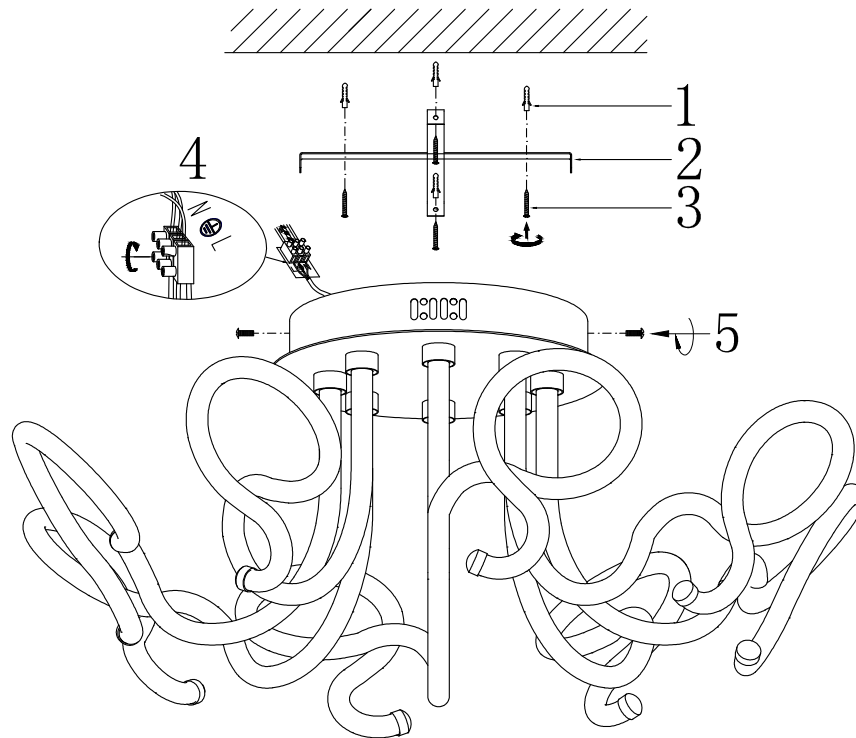

FREYA
TRADITION OF QUALITY

Instruction

FR6045CL-L96CH

MAX 65W
2800 Lumen

Model: FR6045CL-L96CH
Collection: LED
Series: New Series 045

Ceiling Lamps