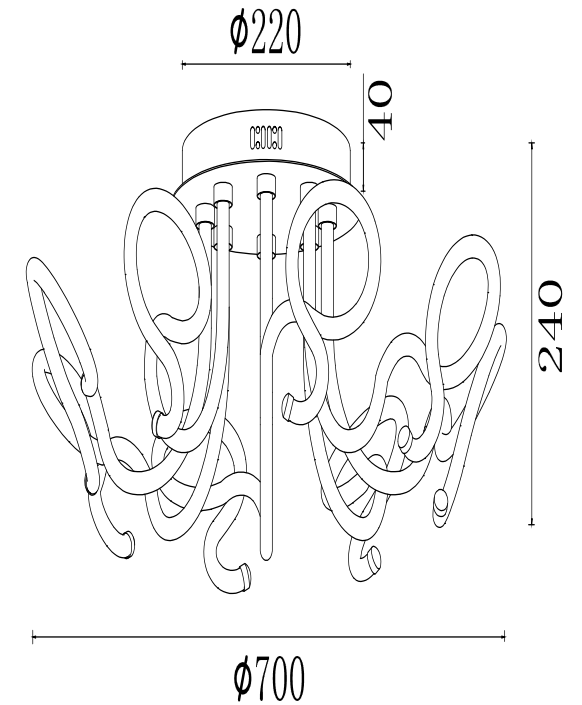

FREYA
TRADITION OF QUALITY

Instruction

FR6045CL-L96CH

MAX 65W
2800 Lumen

Model: FR6045CL-L96CH
Collection: LED
Series: New Series 045

Ceiling Lamps