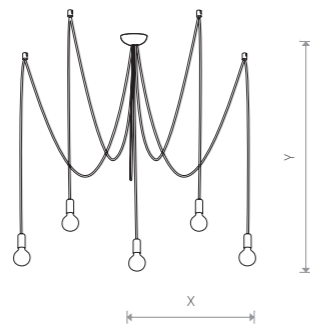

SPIDER 6785

X+Y=max 300 cm

SPIDER
braided cable, painted steel

9745 6792

1xE27, max 60W

X+Y=max 300 cm

SPIDER
braided cable, painted steel

9744 6788

5xE27, max 60W

X+Y=max 300 cm

SPIDER
braided cable, painted steel

9743 6785

7xE27, max 60W

WHITE P004 RAL 9003 BLACK P013 RAL 9005

SPIDER 6788