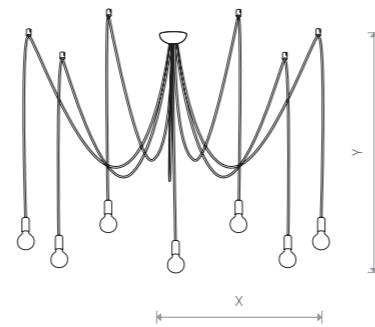

SPIDER 6785

X+Y=max 300 cm

SPIDER
braided cable, painted steel

9745 6792

1xE27, max 60W

X+Y=max 300 cm

SPIDER
braided cable, painted steel

9744 6788

5xE27, max 60W

X+Y=max 300 cm

SPIDER
braided cable, painted steel

9743 6785

7xE27, max 60W

WHITE P004 RAL 9003 BLACK P013 RAL 9005

SPIDER 6788