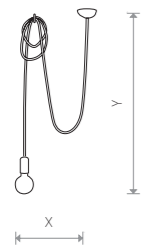

SPIDER 6785

X+Y=max 300 cm

SPIDER
braided cable, painted steel

9745 6792

1xE27, max 60W

X+Y=max 300 cm

SPIDER
braided cable, painted steel

9744 6788

5xE27, max 60W

X+Y=max 300 cm

SPIDER
braided cable, painted steel

9743 6785

7xE27, max 60W

WHITE P004 RAL 9003 BLACK P013 RAL 9005

SPIDER 6788