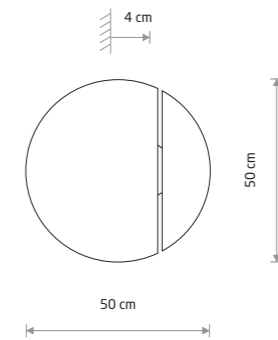

SUN LED
plywood, painted steel

7651