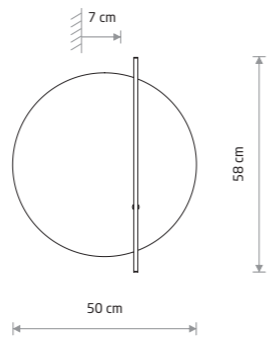

SUNSET LED D
plywood, painted aluminum, painted steel

11432