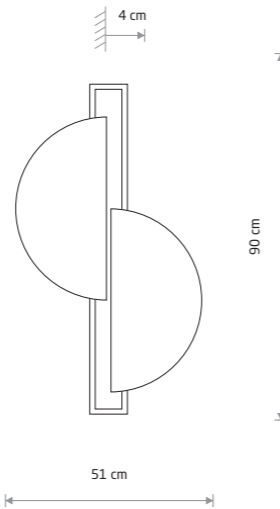

SUNRISE LED
plywood, painted steel

7652