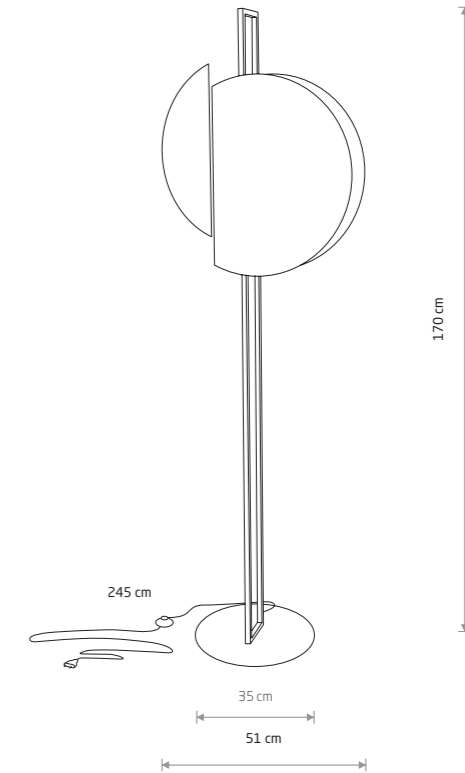

SUNSET LED D
11432

SUNSET LED D
plywood, painted aluminum, painted steel

11432

SUN LED 7651

SUN LED
plywood, painted steel

7651

SUNRISE LED
7652

SUNRISE LED
plywood, painted steel

7652

SUNSET 7647

SUNSET
plywood, painted steel

7647

2xGX53, max 12W only LED

Item No.	Power	Colour temp.	Luminous flux	Colour Rendering Index (CRI)	Input	Safety type	Ingress protection	Lifetime
7652	14W LED	3000K	340 lm	>90	~220-230 V, 50/60 Hz	⊕	IP20	30000h
11432	7W LED	3000K	65 lm	>90	~220-230 V, 50/60 Hz	⊕	IP20	30000h

Item No.	Power	Colour temp.	Luminous flux	Colour Rendering Index (CRI)	Input	Safety type	Ingress protection	Lifetime
7651	15W LED	3000K	610 lm	>90	~220-230 V, 50/60 Hz	⊕	IP20	30000h