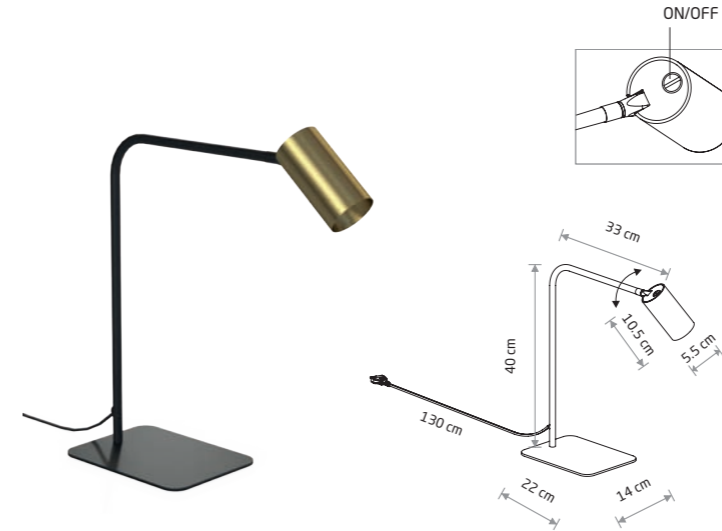

MONO 7712

**MONO**

painting steel, plastic ABS

7705 7708

7715 7718

2xGU10 R50, max 10W only LED

solid brass, painting steel, plastic ABS

7712

2xGU10 R50, max 10W only LED

MONO 7710

MONO 7711

**MONO**

painting steel, plastic ABS

7703 7706

7713 7716

1xGU10 R50, max 10W only LED

solid brass, painting steel, plastic ABS

7710

1xGU10 R50, max 10W only LED

**MONO**

painting steel, plastic ABS

7704 7707

7714 7717

1xGU10 R50, max 10W only LED

solid brass, painting steel, plastic ABS

7711

1xGU10 R50, max 10W only LED