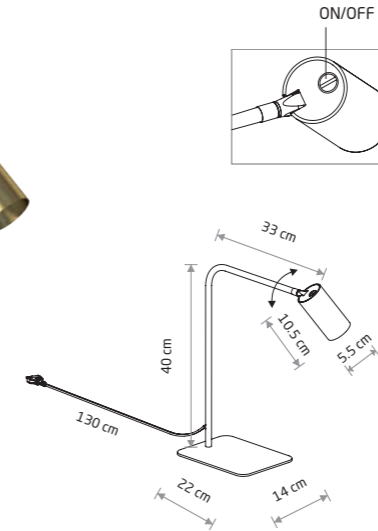

MONO 7712

**MONO**

painting steel, plastic ABS

7705 7708

7715 7718

2xGU10 R50, max 10W only LED

solid brass, painting steel, plastic ABS

7712

2xGU10 R50, max 10W only LED

MONO 7710

MONO 7711

**MONO**

painting steel, plastic ABS

7703 7706

7713 7716

1xGU10 R50, max 10W only LED

solid brass, painting steel, plastic ABS

7710

1xGU10 R50, max 10W only LED

**MONO**

painting steel, plastic ABS

7704 7707

7714 7717

1xGU10 R50, max 10W only LED

solid brass, painting steel, plastic ABS

7711

1xGU10 R50, max 10W only LED