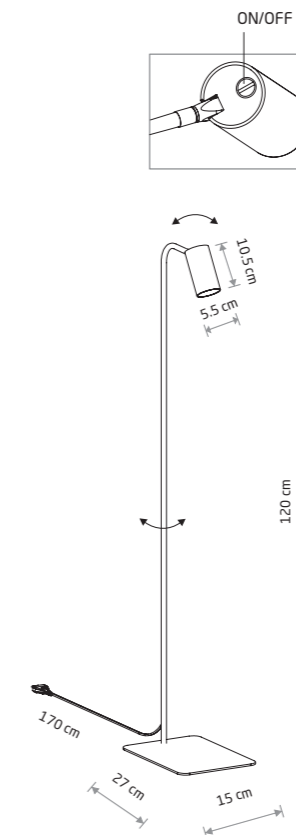

MONO 7712

**MONO**

painting steel, plastic ABS

7705 7708

7715 7718

2xGU10 R50, max 10W only LED

solid brass, painting steel, plastic ABS

7712

2xGU10 R50, max 10W only LED

MONO 7710

MONO 7711

**MONO**

painting steel, plastic ABS

7703 7706

7713 7716

1xGU10 R50, max 10W only LED

solid brass, painting steel, plastic ABS

7710

1xGU10 R50, max 10W only LED

**MONO**

painting steel, plastic ABS

7704 7707

7714 7717

1xGU10 R50, max 10W only LED

solid brass, painting steel, plastic ABS

7711

1xGU10 R50, max 10W only LED