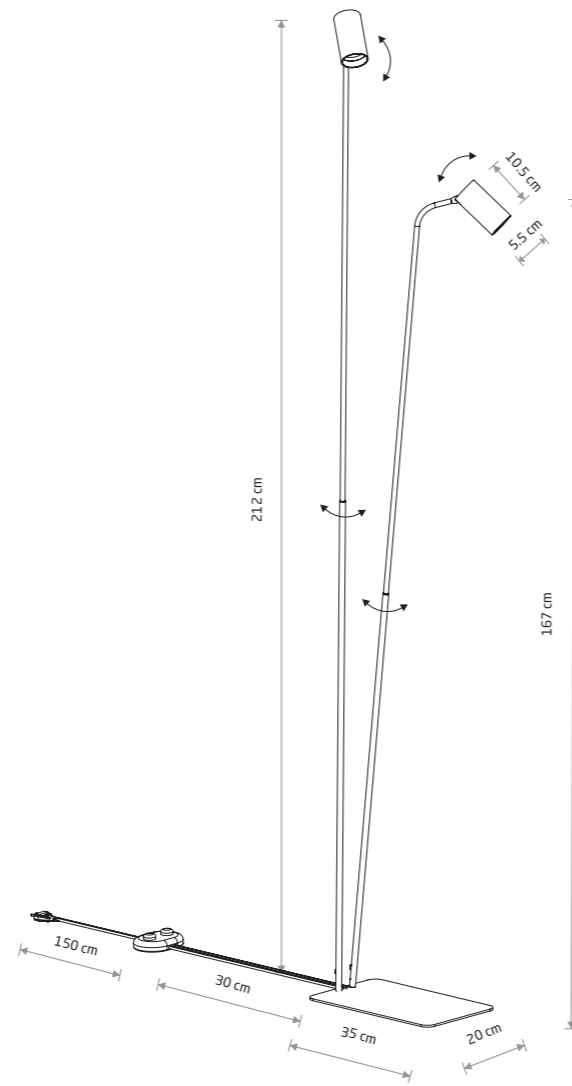

MONO 7712

**MONO**

painting steel, plastic ABS

7705 7708

7715 7718

2xGU10 R50, max 10W only LED

solid brass, painting steel, plastic ABS

7712

2xGU10 R50, max 10W only LED

MONO 7710

MONO 7711

**MONO**

painting steel, plastic ABS

7703 7706

7713 7716

1xGU10 R50, max 10W only LED

solid brass, painting steel, plastic ABS

7710

1xGU10 R50, max 10W only LED

**MONO**

painting steel, plastic ABS

7704 7707

7714 7717

1xGU10 R50, max 10W only LED

solid brass, painting steel, plastic ABS

7711

1xGU10 R50, max 10W only LED